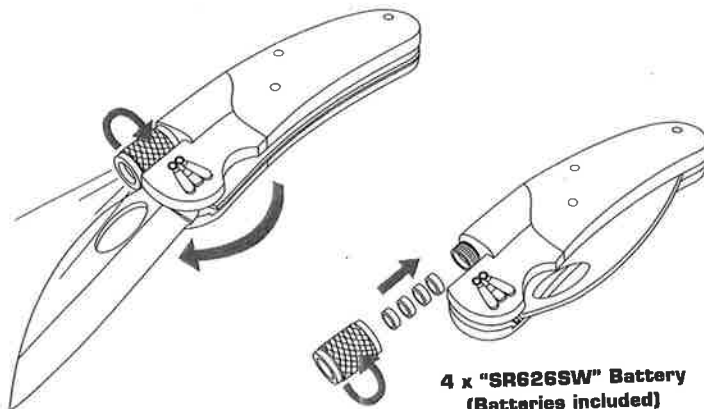

**LAGUIOLÈ®**  
MADE IN P.R.C

**HUNTING KNIFE/  
TORCH LEGUA**

**4 x "SR626SW" Battery  
(Batteries included)**